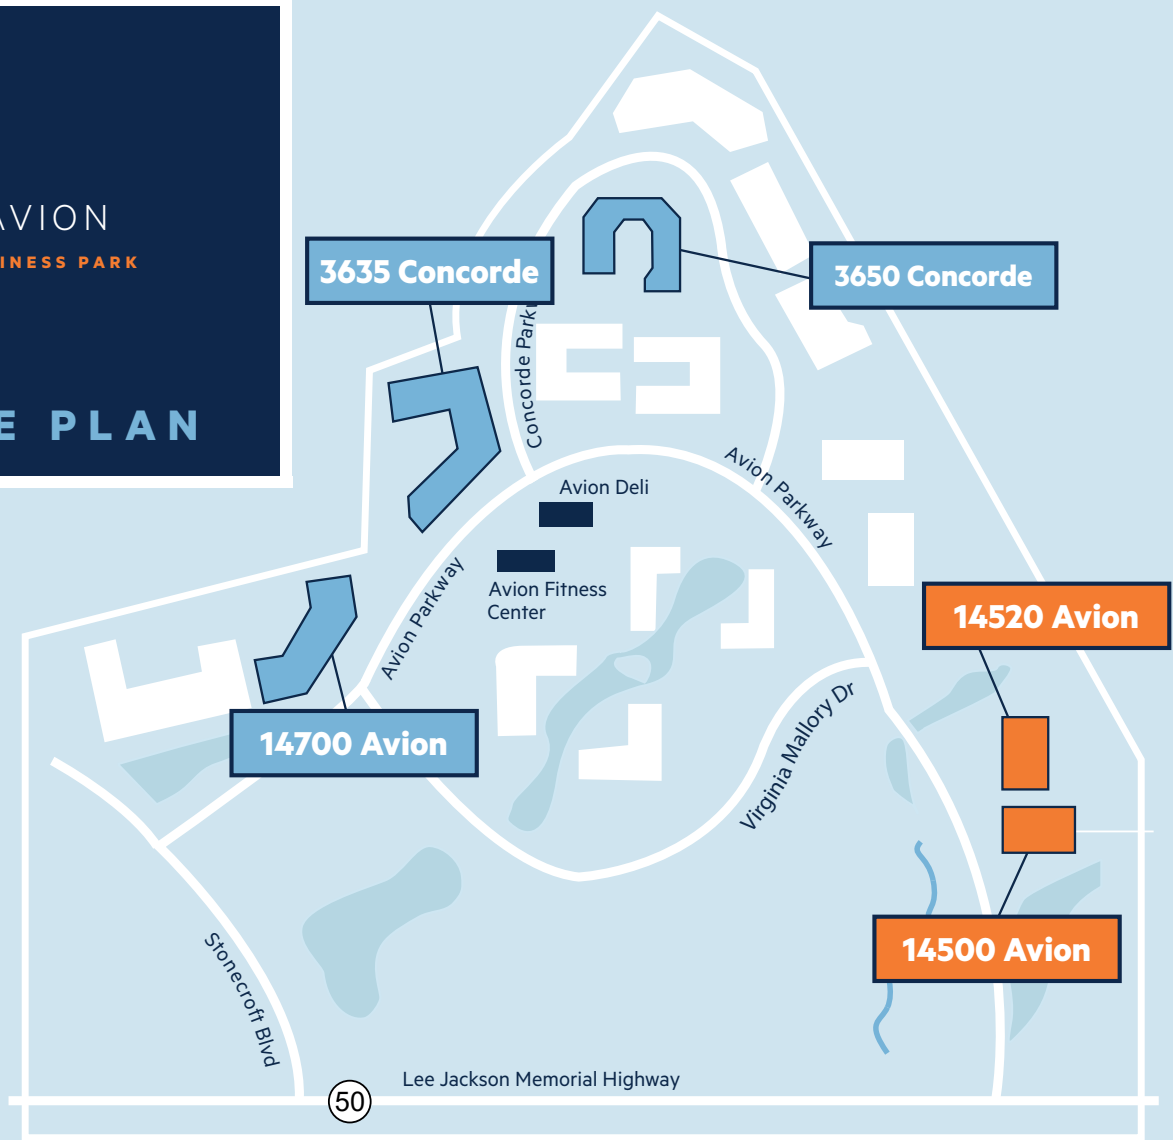

AVION  
BUSINESS PARK

SITE PLAN

NEARBY CITIES

- 17.8 miles to **Tysons Corner**
- 26.0 miles to **DC**
- 28.1 miles to **Bethesda**
- 44.6 miles to **Frederick**
- 63.6 miles to **Baltimore**

TRANSPORTATION

- 8.2 miles to **Dulles**
- 27.6 miles to **Reagan**
- 60.2 miles to **BWI**
- 11.1 miles to **Metro (Wiehle-Reston East)**
- 11.2 miles to **VRE (Manassas Park)**

LOCAL POINTS OF INTEREST

- NATIONAL RECONNAISSANCE OFFICE HEADQUARTERS (NRO)
- GEORGE MASON UNIVERSITY
- STEVEN F. UDVAR-HAZY CENTER - National Air & Space Museum